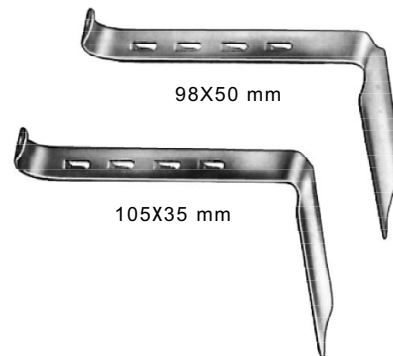

Gosset
408-07 Opening 14 cm / 5 1/2"
408-08 Opening 15 cm / 6"
408-09 Opening 18 cm / 7"

Gosset

Opening	Lateral Blades
408-10 12 cm / 4 3/4"	55 X 30 mmm
408-11 16 cm / 6 1/4"	60 X 30 mmm
408-12 18 cm / 7"	100 X 35 mmm
408-13 20 cm / 8"	100 X 35 mmm
408-14 24 cm / 9 1/2"	105 X 40 mmm
408-15 30 cm / 12"	110 X 40 mmm

 Double shaft

AFASTADORES ABDOMINAIS

**Kirschner
410-03**
Complete consisting of :
1 Frame 240 X 240 mm
2 Hook-on retractors 40X55 mm
2 Hook-on retractors 50X65 mm

**Franz
411-01**
Complete consisting of :
1 Folding frame 300 X 300 mm
2 Hook-on retractors 50X65 mm
2 Exchangeable blades 38 X 60 mm

**Denis-Browne
412-02**
Complete consisting of :
1 Frame 175X150 mm
2 Hook-on retractors 40 X 30 mm
2 Hook-on retractor 40 X 40 mm

**Kirschner (Semm), oval
412-01**
Complete consisting of :
1 Frame 300 X 240 mm
3 Hook-on retractors 50X65 mm
1 Hook-on retractor 80 X 90 mm
1 Hook-on retractor 98 X 50 mm
1 Hook-on retractor 105X35 mm