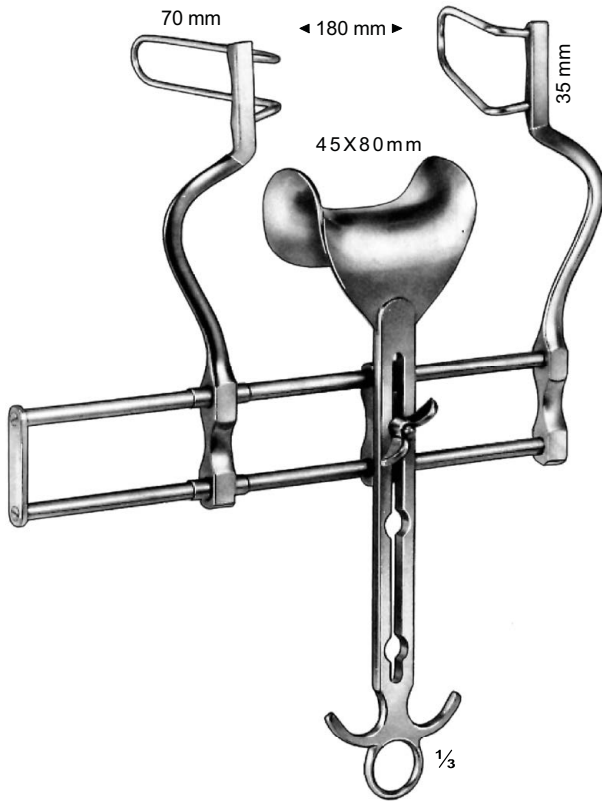

AFASTADORES ABDOMINAIS

Balfour
406-06 Opening 180 mm
406-07 Opening 200 mm

	Opening	Wire blades
406-03	250 mm	35 X 100 mm
406-04	280 mm	40 X 105 mm
406-05	300 mm	40 X 110 mm

	Opening	Lateral Blades	Central Blade
407-05	180 mm	70X35 mm	45X80 mm
407-06	200 mm	100X35 mm	100 X 70 mm
407-07	250 mm	100 X35 mm	70X85 mm