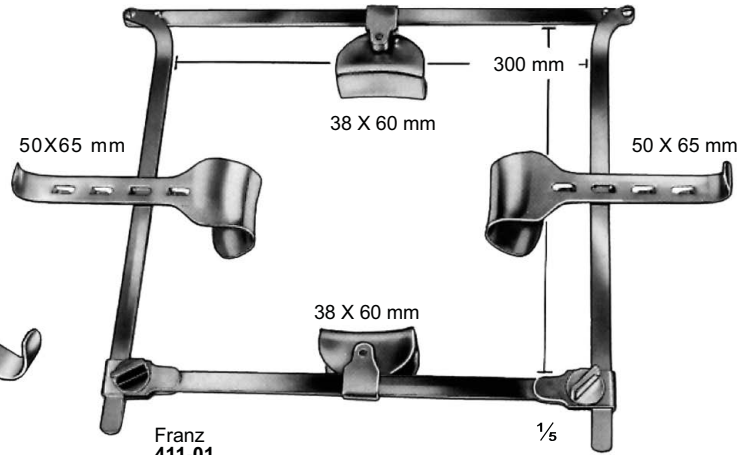

**Franz
411-01**
Complete consisting of :
1 Folding frame 300 X 300 mm
2 Hook-on retractors 50X65 mm
2 Exchangeable blades 38 X 60 mm