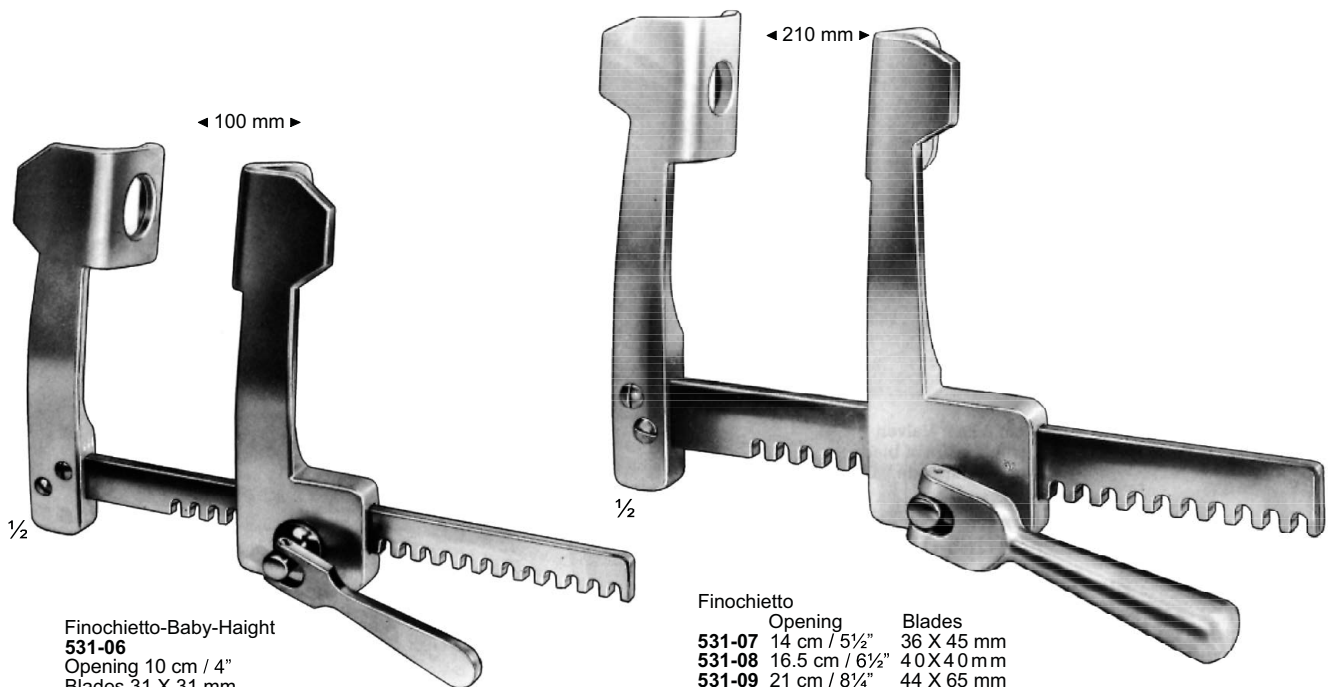

Finochietto-Baby-Haight
531-06
Opening 10 cm / 4"
Blades 31 X 31 mm
For children