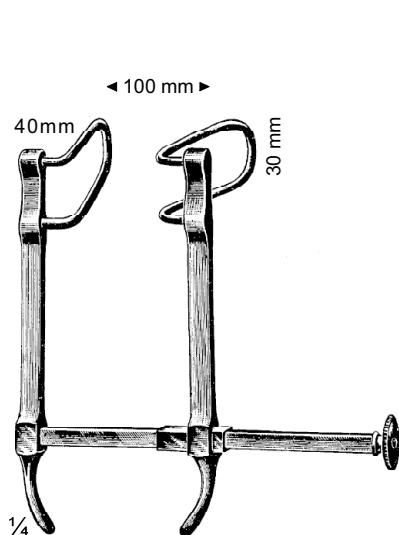

22 cm / 8³/₄"

Collin-Loktite
402-05
26 cm / 10¹/₄"

AFASTADORES ABDOMINAIS

Balfour
406-06 Opening 180 mm
406-07 Opening 200 mm

	Opening	Wire blades
406-03	250 mm	35 X 100 mm
406-04	280 mm	40 X 105 mm
406-05	300 mm	40 X 110 mm

	Opening	Lateral Blades	Central Blade
407-05	180 mm	70X35 mm	45X80 mm
407-06	200 mm	100X35 mm	100 X 70 mm
407-07	250 mm	100 X35 mm	70X85 mm

Balfour
407-08 Opening 125 mm
407-09 Opening 155 mm

407-10 45X80 mm
407-11 70 X 85 mm
407-12 80 X 90 mm
 28 cm / 11"
 Center blade

AFASTADORES ABDOMINAIS

Gosset
408-01 Opening 10 cm / 4"
408-02 Opening 12 cm / 4 3/4"
408-03 Opening 13.5 cm / 5 1/4"

Gosset
408-04 Opening 16 cm / 6 1/4"
408-05 Opening 18.5 cm / 7 1/4"
408-06 Opening 22 cm / 8 3/4"

Gosset
408-07 Opening 14 cm / 5 1/2"
408-08 Opening 15 cm / 6"
408-09 Opening 18 cm / 7"

Gosset

Opening	Lateral Blades
408-10 12 cm / 4 3/4"	55 X 30 mmm
408-11 16 cm / 6 1/4"	60 X 30 mmm
408-12 18 cm / 7"	100 X 35 mmm
408-13 20 cm / 8"	100 X 35 mmm
408-14 24 cm / 9 1/2"	105 X 40 mmm
408-15 30 cm / 12"	110 X 40 mmm