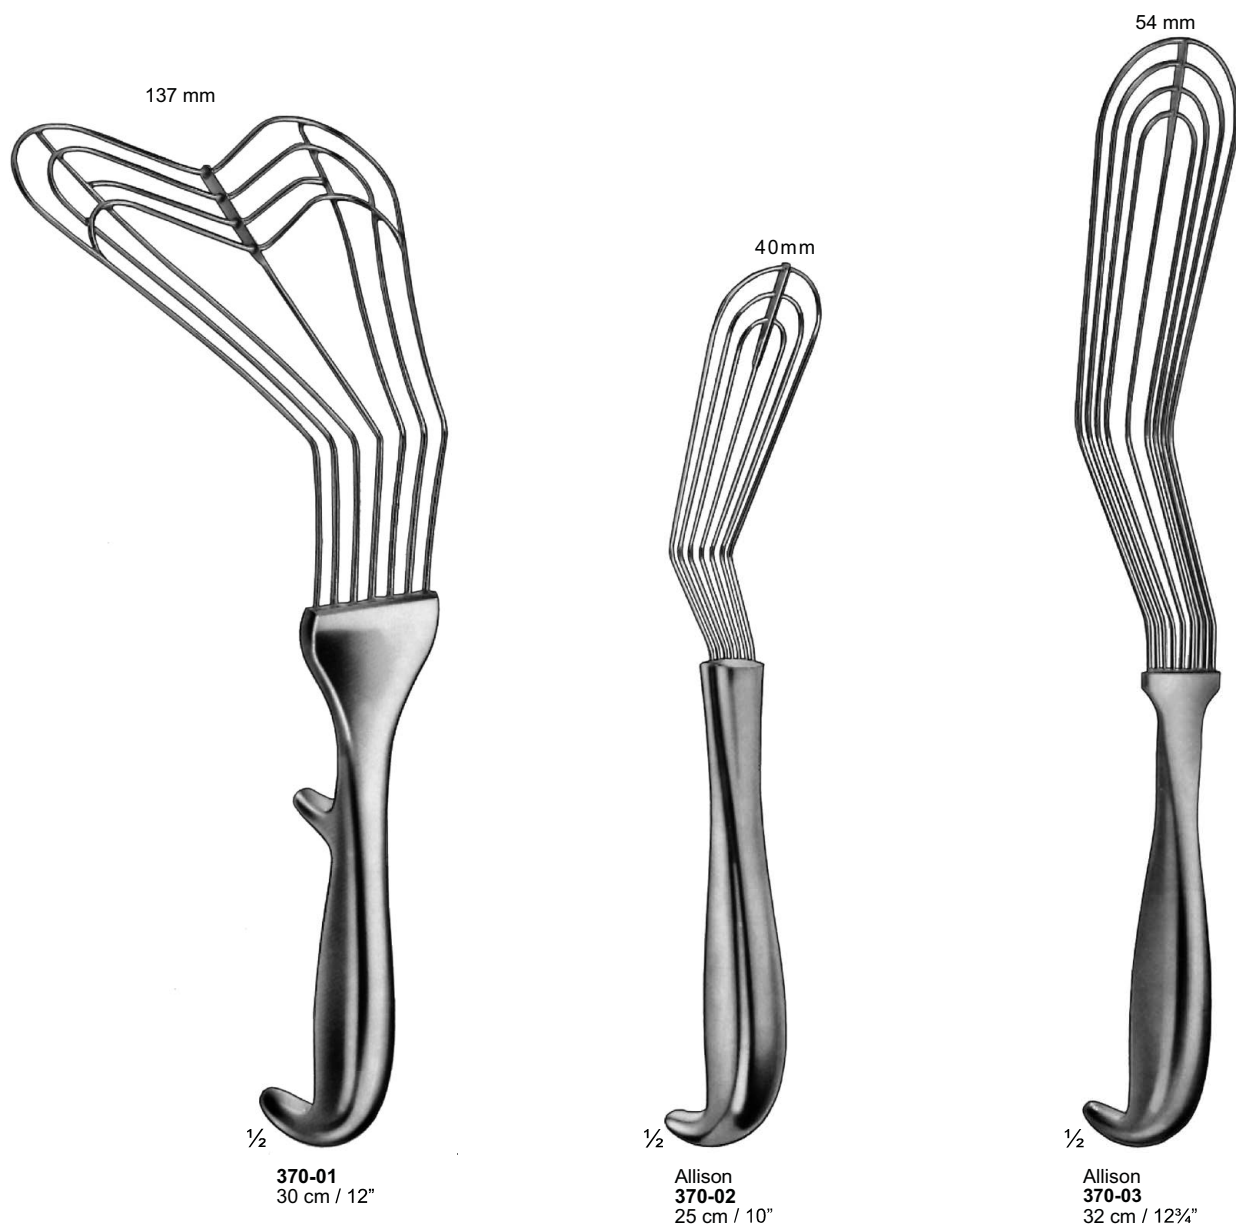

AFASTADORES • ESPÁTULAS