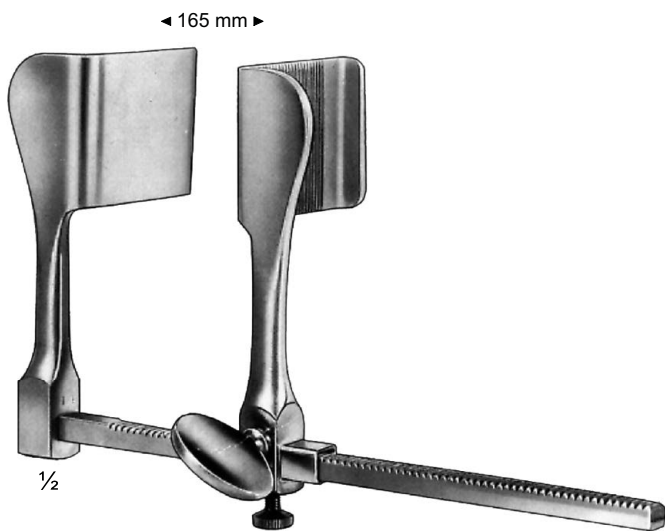

AFASTADORES DE COSTELAS

Tuffier
526-01 Opening 13 cm / 5"
526-02 Opening 15 cm / 6"
526-03 Opening 16.5 cm / 6 1/2"
Blades 50 X 45 mm