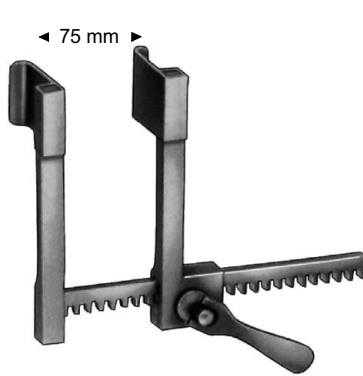

Scoville
419-14 64 X 25 mm
419-15 64X50 mm
419-16 67X28 mm
419-17 88 X 25 mm

AFASTADORES DE COSTELAS

524-01
Opening 12 cm / 4 3/4"
Blades 28 X 32 mm

Morse
524-02 For children
With moveable double blades
Opening 20 cm / 8"
Blades 12 X 20 mm
524-03 For adults
With moveable double blades
Opening 20 cm / 8"
Blades 19 X 19 mm

Cooley

	Opening	Blades
524-04 For newborns	7.5 cm / 3"	12 X 17 mm
524-05 Pediatric size	10 cm / 4"	16 X 30 mm
524-06 Pediatric size	15 cm / 6"	21 X 44 mm
524-07 For adults	20 cm / 8"	37 X 49 mm

AFASTADORES DE COSTELAS