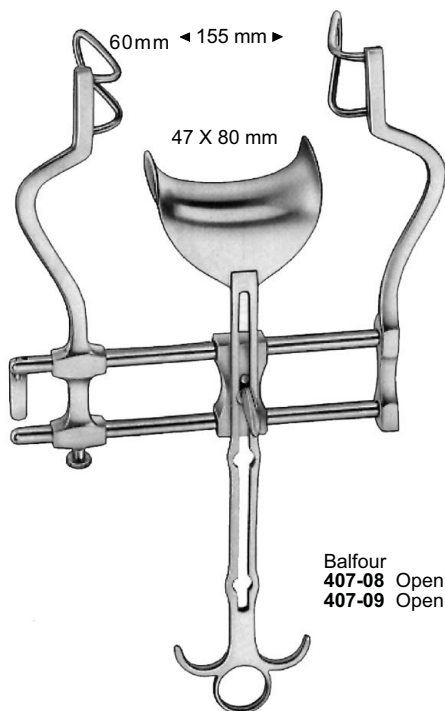

22 cm / 8³/₄"

Collin-Loktite
402-05
26 cm / 10¹/₄"

AFASTADORES ABDOMINAIS

Balfour
406-06 Opening 180 mm
406-07 Opening 200 mm

	Opening	Wire blades
406-03	250 mm	35 X 100 mm
406-04	280 mm	40 X 105 mm
406-05	300 mm	40 X 110 mm

	Opening	Lateral Blades	Central Blade
407-05	180 mm	70X35 mm	45X80 mm
407-06	200 mm	100X35 mm	100 X 70 mm
407-07	250 mm	100 X35 mm	70X85 mm

Balfour
407-08 Opening 125 mm
407-09 Opening 155 mm

407-10 45X80 mm
407-11 70 X 85 mm
407-12 80 X 90 mm
 28 cm / 11"
 Center blade