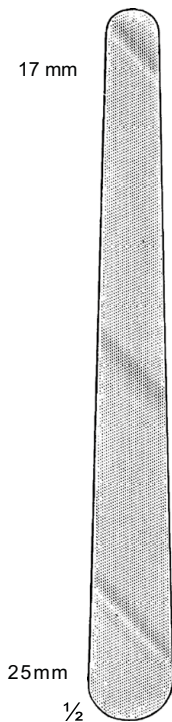

AFASTADORES • ESPÁTULAS

Tuffier
374-01
20 cm / 8"