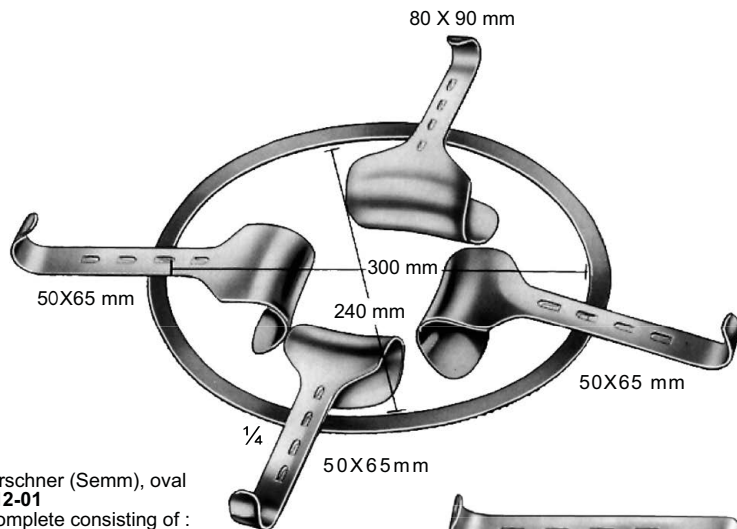

Gosset
408-07 Opening 14 cm / 5 1/2"
408-08 Opening 15 cm / 6"
408-09 Opening 18 cm / 7"

Gosset

Opening	Lateral Blades
408-10 12 cm / 4 3/4"	55 X 30 mmm
408-11 16 cm / 6 1/4"	60 X 30 mmm
408-12 18 cm / 7"	100 X 35 mmm
408-13 20 cm / 8"	100 X 35 mmm
408-14 24 cm / 9 1/2"	105 X 40 mmm
408-15 30 cm / 12"	110 X 40 mmm

 Double shaft

AFASTADORES ABDOMINAIS

**Kirschner
410-03**
Complete consisting of :
1 Frame 240 X 240 mm
2 Hook-on retractors 40X55 mm
2 Hook-on retractors 50X65 mm

**Franz
411-01**
Complete consisting of :
1 Folding frame 300 X 300 mm
2 Hook-on retractors 50X65 mm
2 Exchangeable blades 38 X 60 mm

**Denis-Browne
412-02**
Complete consisting of :
1 Frame 175X150 mm
2 Hook-on retractors 40 X 30 mm
2 Hook-on retractor 40 X 40 mm

**Kirschner (Semm), oval
412-01**
Complete consisting of :
1 Frame 300 X 240 mm
3 Hook-on retractors 50X65 mm
1 Hook-on retractor 80 X 90 mm
1 Hook-on retractor 98 X 50 mm
1 Hook-on retractor 105X35 mm