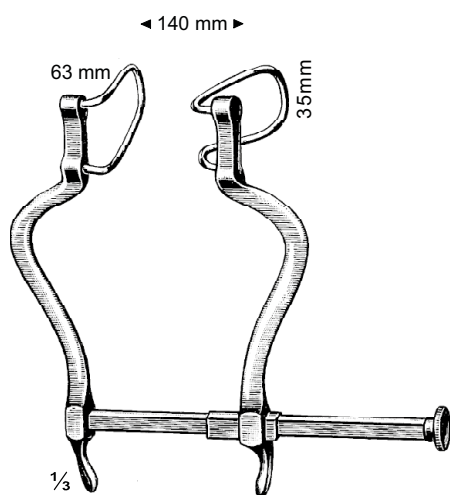

22 cm / 8³/₄"

Collin-Loktite
402-05
26 cm / 10¹/₄"

AFASTADORES ABDOMINAIS

Balfour
406-06 Opening 180 mm
406-07 Opening 200 mm

	Opening	Wire blades
406-03	250 mm	35 X 100 mm
406-04	280 mm	40 X 105 mm
406-05	300 mm	40 X 110 mm

	Opening	Lateral Blades	Central Blade
407-05	180 mm	70X35 mm	45X80 mm
407-06	200 mm	100X35 mm	100 X 70 mm
407-07	250 mm	100 X35 mm	70X85 mm

Balfour
407-08 Opening 125 mm
407-09 Opening 155 mm

407-10 45X80 mm
407-11 70 X 85 mm
407-12 80 X 90 mm
 28 cm / 11"
 Center blade

AFASTADORES ABDOMINAIS

Gosset
408-01 Opening 10 cm / 4"
408-02 Opening 12 cm / 4 3/4"
408-03 Opening 13.5 cm / 5 1/4"

Gosset
408-04 Opening 16 cm / 6 1/4"
408-05 Opening 18.5 cm / 7 1/4"
408-06 Opening 22 cm / 8 3/4"

Gosset
408-07 Opening 14 cm / 5 1/2"
408-08 Opening 15 cm / 6"
408-09 Opening 18 cm / 7"

Gosset

Opening	Lateral Blades
408-10 12 cm / 4 3/4"	55 X 30 mmm
408-11 16 cm / 6 1/4"	60 X 30 mmm
408-12 18 cm / 7"	100 X 35 mmm
408-13 20 cm / 8"	100 X 35 mmm
408-14 24 cm / 9 1/2"	105 X 40 mmm
408-15 30 cm / 12"	110 X 40 mmm