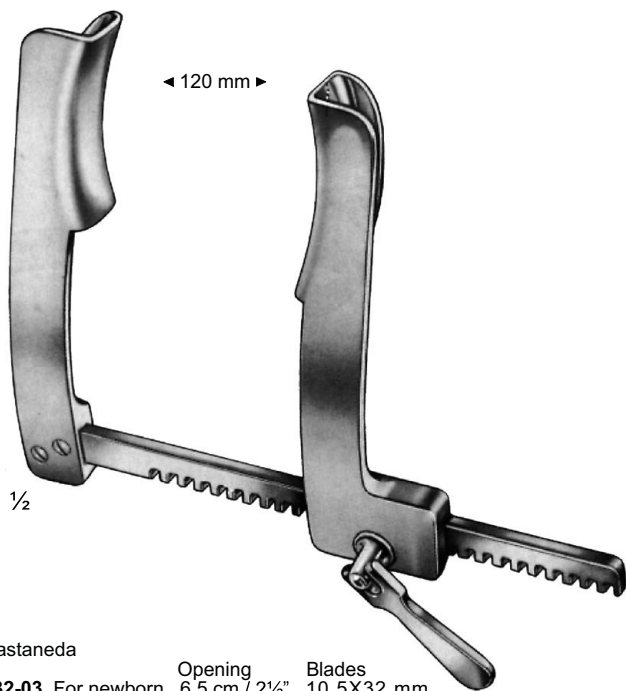

Castaneda

	Opening	Blades
532-03 For newborn	6.5 cm / 2½"	10.5X32 mm
532-04 For infants	7 cm / 2¾"	12X45 mm
532-05 For children	12 cm / 4¾"	15 X 60 mm