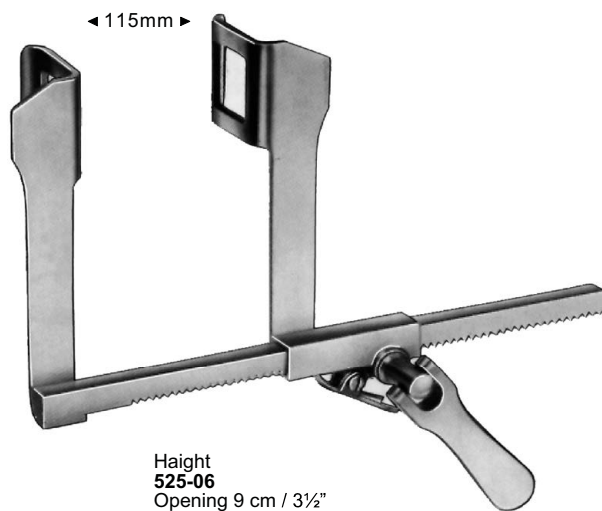

Cooley

	Opening	Blades
524-04 For newborns	7.5 cm / 3"	12 X 17 mm
524-05 Pediatric size	10 cm / 4"	16 X 30 mm
524-06 Pediatric size	15 cm / 6"	21 X 44 mm
524-07 For adults	20 cm / 8"	37 X 49 mm

AFASTADORES DE COSTELAS

Struck
525-01 To 525-05
Opening 7.5 cm / 3"
For infants

525-01
Blades 10X 10 mm

525-02
Blades 10 X 15 mm

525-03
Blades 10 X 20 mm

525-04
Blades 15 X 20 mm

525-05
Blades 20 X 20 mm

Haight
525-06
Opening 9 cm / 3½"
Blades 30 X 30 mm
525-07
Opening 11.5 cm / 4½"
Blades 30 X 30 mm