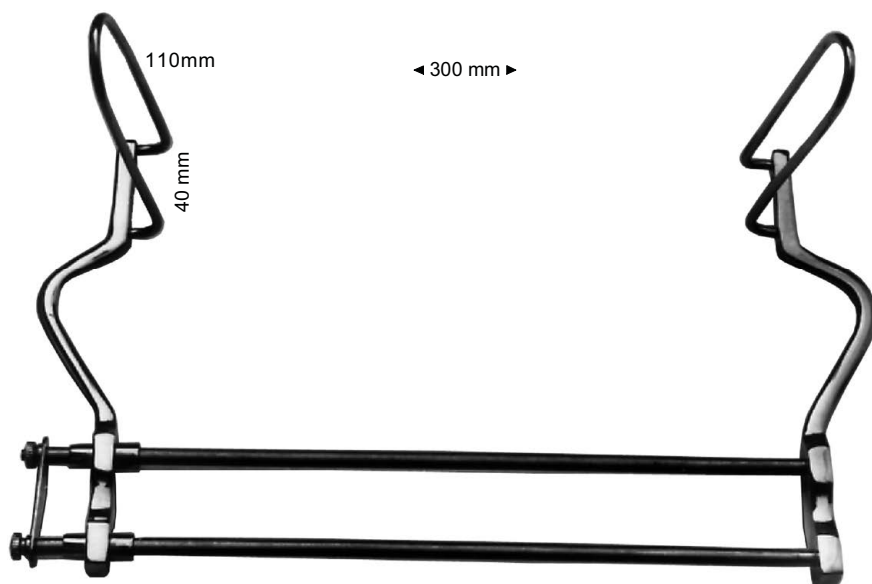

AFASTADORES ABDOMINAIS

Gosset
408-01 Opening 10 cm / 4"
408-02 Opening 12 cm / 4 3/4"
408-03 Opening 13.5 cm / 5 1/4"

Gosset
408-04 Opening 16 cm / 6 1/4"
408-05 Opening 18.5 cm / 7 1/4"
408-06 Opening 22 cm / 8 3/4"

Gosset
408-07 Opening 14 cm / 5 1/2"
408-08 Opening 15 cm / 6"
408-09 Opening 18 cm / 7"

Gosset

Opening	Lateral Blades
408-10 12 cm / 4 3/4"	55 X 30 mmm
408-11 16 cm / 6 1/4"	60 X 30 mmm
408-12 18 cm / 7"	100 X 35 mmm
408-13 20 cm / 8"	100 X 35 mmm
408-14 24 cm / 9 1/2"	105 X 40 mmm
408-15 30 cm / 12"	110 X 40 mmm