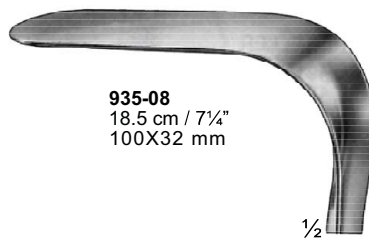

935-04
18.5 cm / 7 1/4"
90X36 mm

935-05
18cm / 7"
75 X 10 mm

935-06
18cm / 7"
75 X 23 mm

935-07
18cm / 7"
80X25mm

935-08
18.5 cm / 7 1/4"
100X32 mm

1/2

Kristeller
935-01 To 935-04
Speculum

1/2