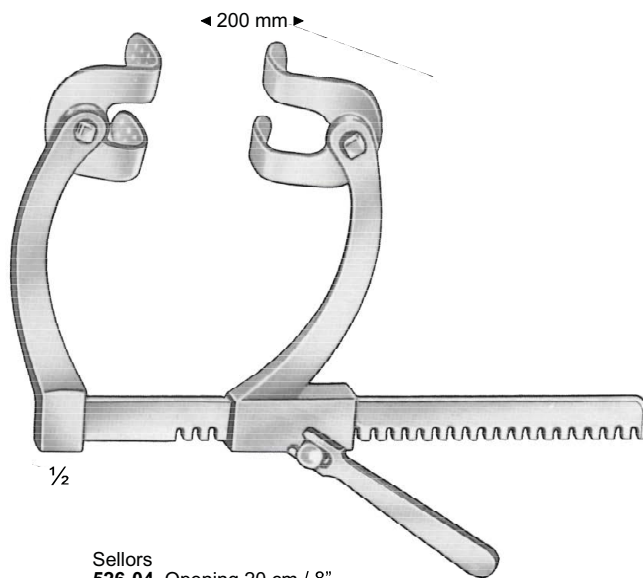

Cooley

	Opening	Blades
524-04 For newborns	7.5 cm / 3"	12 X 17 mm
524-05 Pediatric size	10 cm / 4"	16 X 30 mm
524-06 Pediatric size	15 cm / 6"	21 X 44 mm
524-07 For adults	20 cm / 8"	37 X 49 mm

AFASTADORES DE COSTELAS

Struck
525-01 To 525-05
Opening 7.5 cm / 3"
For infants

525-01
Blades 10X 10 mm

525-02
Blades 10 X 15 mm

525-03
Blades 10 X 20 mm

525-04
Blades 15 X 20 mm

525-05
Blades 20 X 20 mm

Haight
525-06
Opening 9 cm / 3½"
Blades 30 X 30 mm
525-07
Opening 11.5 cm / 4½"
Blades 30 X 30 mm

AFASTADORES DE COSTELAS

Tuffier
526-01 Opening 13 cm / 5"
526-02 Opening 15 cm / 6"
526-03 Opening 16.5 cm / 6 1/2"
 Blades 50 X 45 mm

Sellors
526-04 Opening 20 cm / 8"
 Blades 38 X 50 mm

Finochietto

	Opening	Blades
526-05	14 cm / 5 1/2"	36 X 45 mm
526-06	16.5 cm / 6 1/2"	40 X 40 mm
526-07	21 cm / 8 1/4"	44 X 65 mm
526-08	21 cm / 8 1/4"	65 X 65 mm
526-09	25 cm / 10"	70 X 65 mm
526-10	30 cm / 12"	70 X 65 mm