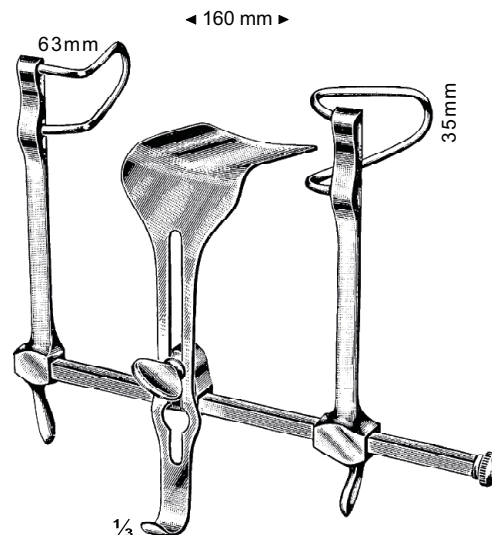

22 cm / 8³/₄"

Collin-Loktite
402-05
26 cm / 10¹/₄"

AFASTADORES ABDOMINAIS

Balfour
406-06 Opening 180 mm
406-07 Opening 200 mm

	Opening	Wire blades
406-03	250 mm	35 X 100 mm
406-04	280 mm	40 X 105 mm
406-05	300 mm	40 X 110 mm

	Opening	Lateral Blades	Central Blade
407-05	180 mm	70X35 mm	45X80 mm
407-06	200 mm	100X35 mm	100 X 70 mm
407-07	250 mm	100 X35 mm	70X85 mm

Balfour
407-08 Opening 125 mm
407-09 Opening 155 mm

407-10 45X80 mm
407-11 70 X 85 mm
407-12 80 X 90 mm
 28 cm / 11"
 Center blade

AFASTADORES ABDOMINAIS

Gosset
408-01 Opening 10 cm / 4"
408-02 Opening 12 cm / 4 3/4"
408-03 Opening 13.5 cm / 5 1/4"

Gosset
408-04 Opening 16 cm / 6 1/4"
408-05 Opening 18.5 cm / 7 1/4"
408-06 Opening 22 cm / 8 3/4"