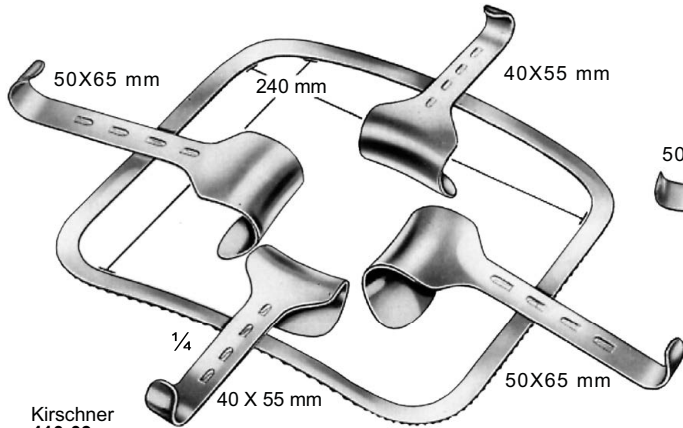

AFASTADORES ABDOMINAIS

**Kirschner
410-03**
Complete consisting of :
1 Frame 240 X 240 mm
2 Hook-on retractors 40X55 mm
2 Hook-on retractors 50X65 mm