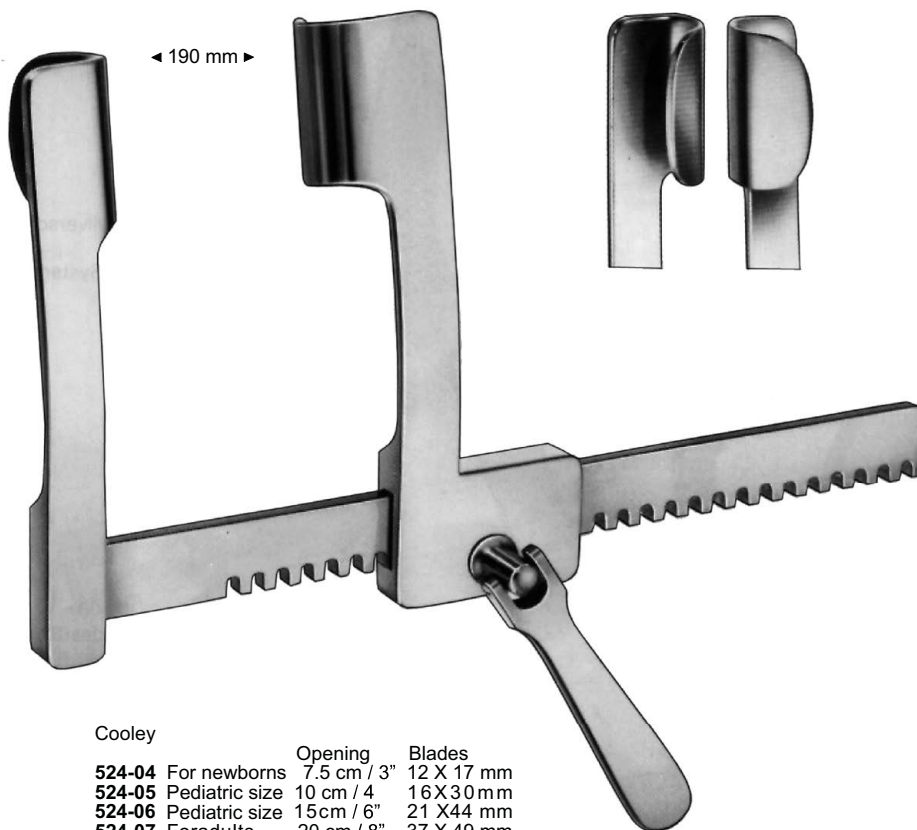

Scoville
419-14 64 X 25 mm
419-15 64X50 mm
419-16 67X28 mm
419-17 88 X 25 mm

AFASTADORES DE COSTELAS

524-01
Opening 12 cm / 4 3/4"
Blades 28 X 32 mm

Morse
524-02 For children
With moveable double blades
Opening 20 cm / 8"
Blades 12 X 20 mm
524-03 For adults
With moveable double blades
Opening 20 cm / 8"
Blades 19 X 19 mm

Cooley

	Opening	Blades
524-04 For newborns	7.5 cm / 3"	12 X 17 mm
524-05 Pediatric size	10 cm / 4"	16 X 30 mm
524-06 Pediatric size	15 cm / 6"	21 X 44 mm
524-07 For adults	20 cm / 8"	37 X 49 mm

AFASTADORES DE COSTELAS