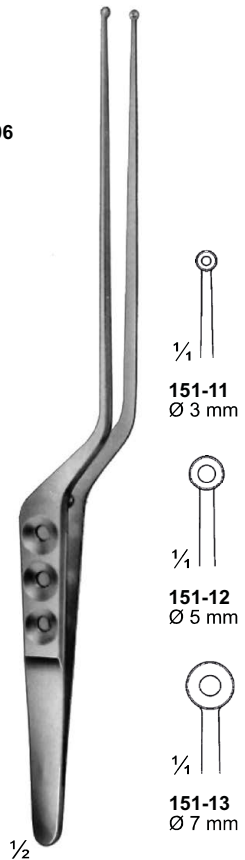

Yasargil-Samii
151-11 To 151-13
24 cm / 9 1/2"
Tumor forceps
Spoon type sharp