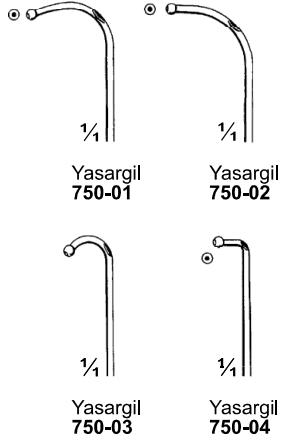

$\frac{1}{3}$
Eves
596-05
28 cm / 11"

$\frac{1}{4}$
596-07

$\frac{1}{3}$
Bruenings
596-07
28 cm / 11"

TAMPERS E TRATORES CERVICAIS

COMPASSOS, PASSA FIOS E SACA FIBROMAS

750-01 To 750-17
19 cm / 7½"

Yasargil
750-01

Yasargil
750-02

Yasargil
750-03

Yasargil
750-04

Castroviejo
723-06
Range 15 mm

Castroviejo
723-07
Range 20 mm

Castroviejo-Schachar
723-08
Range 20 mm

Doyen
899-04
14 cm / 5½"
Ø 29 mm

HISTERÔMETROS, PELVÍMETROS E CLIPS DE MAYO

Sims (Swiss Mod.)
900-09
27 cm / 10½"
Malleable

Sims
900-02 Fixed
900-03 Malleable
32 cm / 12½"

Collin
900-08
28 cm / 11"
Graduated,
With slider

Collin
954-02
34.5 cm / 13¾"
Graduated in centimeters

Martin
954-03
39 cm / 15½"
Graduated in centimeters

Mayo
969-22
14 cm / 5½"

Bunt
969-23
12 cm / 4¾"

Mayo
969-21
14 cm / 5½"

MARTELOS

20mm Ø
140 g

1/2
420-01
16.5 cm / 6 1/2"

26mm Ø
320 g

1/2
Mead
420-02
17 cm / 6 3/4"