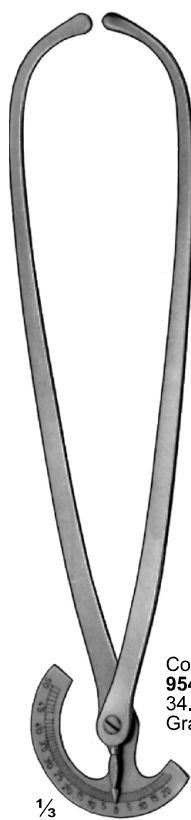

Collin
954-02
34.5 cm / 13¾"
Graduated in centimeters