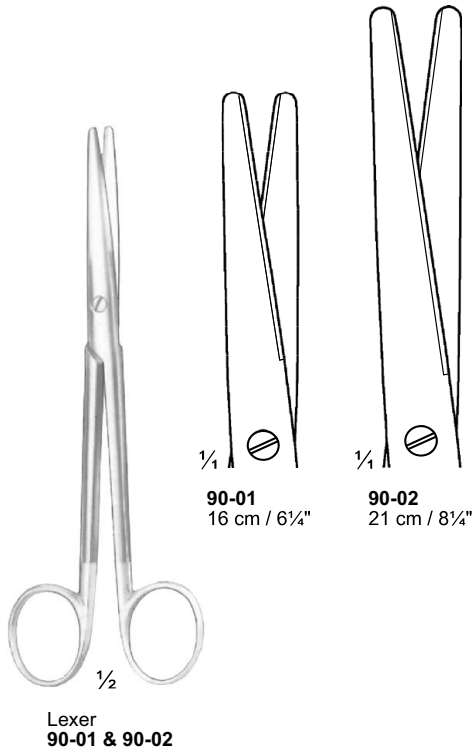

TESOURAS COM WIDEA