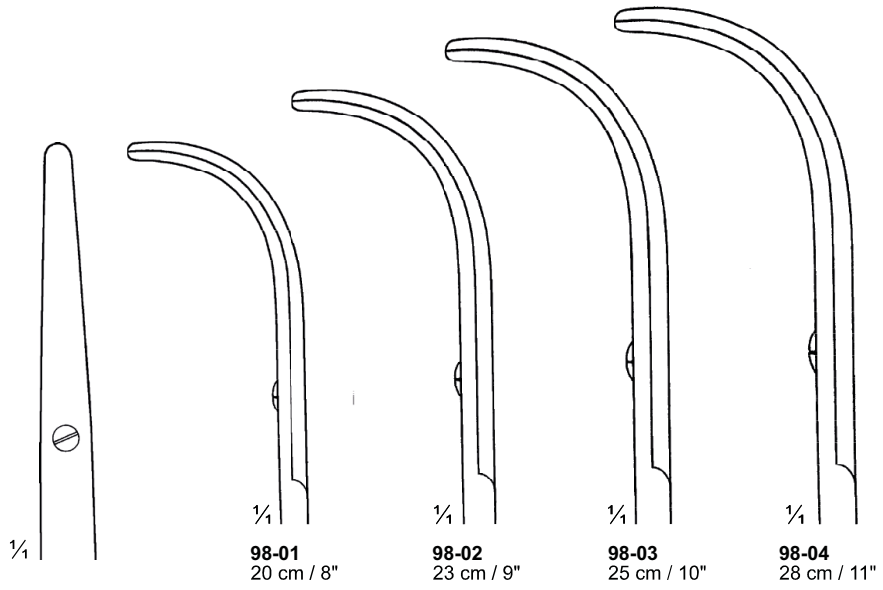

96-02
18 cm / 7"

96-03
20 cm / 8"

96-04
23 cm / 9"

Metzenbaum-Lahey
96-07
14 cm / 5¾"

Toennis-Adson
96-08
18 cm / 7"

TESOURAS COM WIDEA

Metzenbaum-Fino
97-01 To 97-04

97-01
14 cm / 5½"

97-02
18 cm / 7"

97-03
20 cm / 8"

97-04
23 cm / 9"

Metzenbaum-Thorek
97-07 To 97-09

97-07
20 cm / 8"

97-08
23 cm / 9"

97-09
28 cm / 11"

TESOURAS COM WIDEA

Metzenbaum-S
98-01 To 98-04

Metzenbaum-Fino (Boyd)
98-05 To 98-07

TESOURAS COM WIDEA

99-04
23 cm / 9"

99-05
23 cm / 9"

Parametrium
99-04 & 99-05

TESOURAS COM WIDEA

Standard
100-01 To 100-06