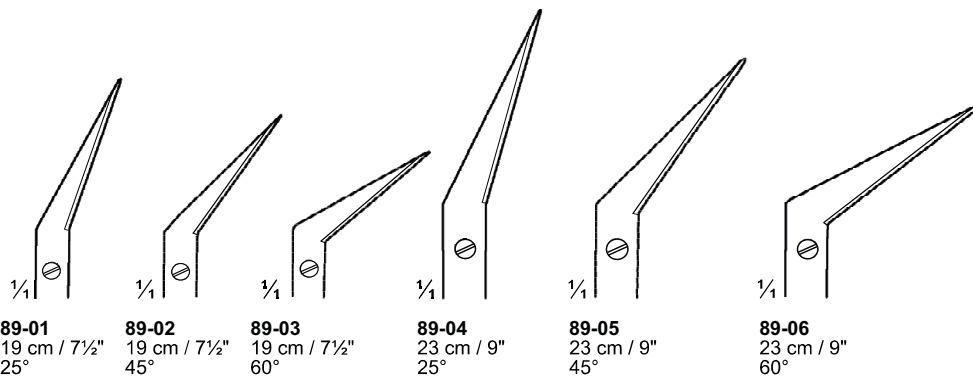

Universal
88-13
12 cm / 4¾"

Locklin
88-14
16 cm / 6¼"

Locklin
88-15
16 cm / 6¼"

TESOURAS COM WIDEA

De Bakey
89-01 To 89-12

Lexer-Baby (Knapp)
89-13 10 cm / 4"
89-14 12 cm / 4¾"

Lexer-Baby (Knapp)
89-15 10 cm / 4"
89-16 12 cm / 4¾"